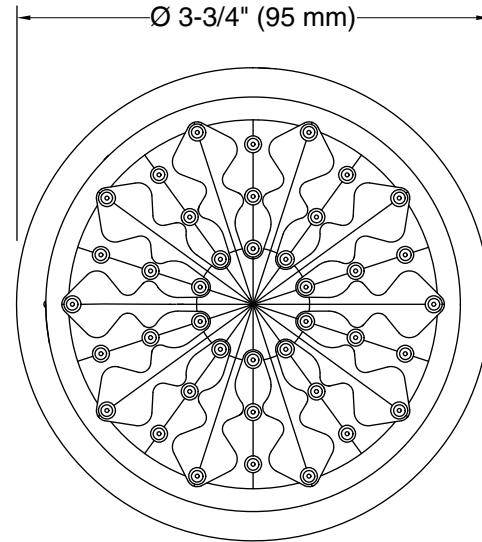

Technical Information

All product dimensions are nominal.

Drain included: No

Showerhead/Body Spray:

Rated maximum flow: 1.75 gal/min (6.6 l/min)

Notes

Install this product according to the installation guide.