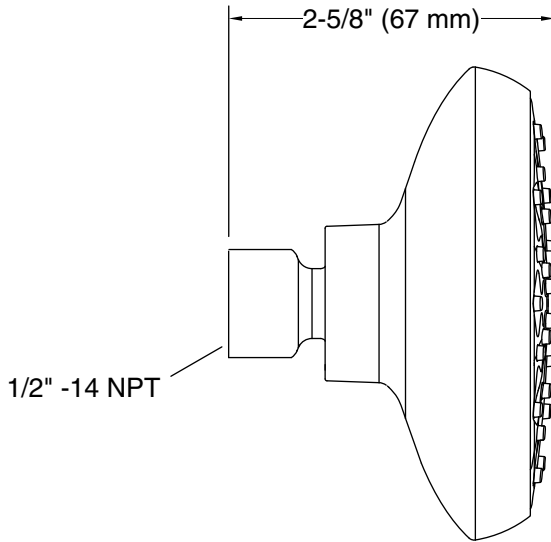

Features

- Showerhead features transitional nature-inspired design.
- 1.75 gpm (6.6 lpm) showerhead flow rate.
- Spray nozzles cover full area of 3-9/16" (90 mm) sprayhead.
- Full coverage spray produces an encompassing spray ideal for everyday use.
- MasterClean™ sprayface features an easy-to-clean surface that withstands mineral buildup.

Material

- KOHLER finishes resist corrosion and tarnishing.

Installation

- Shower arm and flange sold separately.
- Wall-mount.
- 1/2 -14 NPT connection.

Water Conservation & Rebates

- This product can help a building earn Water Efficiency points in LEED® Green Building Rating System.

Technical Information

All product dimensions are nominal.

Drain included: No

Showerhead/Body Spray:

Rated maximum flow: 1.75 gal/min (6.6 l/min)

Notes

Install this product according to the installation guide.